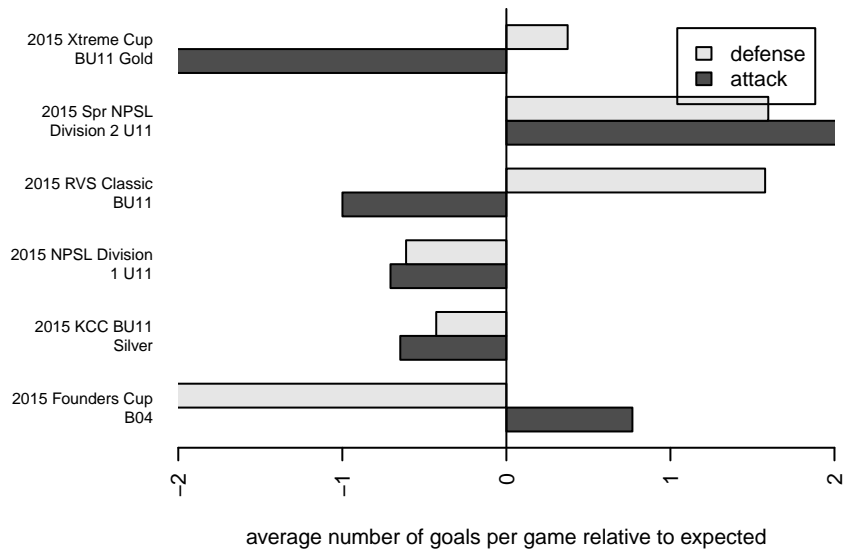

# Newport FC Predators B04

Newport Youth SC  
 Bellevue, WA  
 B04 total strength=378  
 attack=0.42 defense=0.13  
 fall league = NPSL Div 1 U11  
 spr league = Spr NPSL Div 2 U11

alt names used:  
 Newport Predators  
 Newport FC Predators '04  
 Newport FC Predators '04  
 Newport FC Predators '04  
 Newport FC Predators '04  
 Newport FC Predators '04

Venues played:  
 2015 RVS Classic BU11  
 2015 KCC BU11 Silver  
 2015 Xtreme Cup BU11 Gold  
 2015 NPSL Division 1 U11  
 2015 Founders Cup B04  
 2015 Spr NPSL Division 2 U11

**Newport FC Predators B04**  
 Dots are actual minus expected GF (blue circles) and GA (red triangles).  
 Blue line is smoothed change in attack strength. Red is smoothed change in defense strength.

**attack and defense variance (black dot)  
relative to other teams  
and top 10 in region**

**attack and defense rating  
relative to others at age  
and all opponents in last 13 months**

**Performance relative to 13 month average**