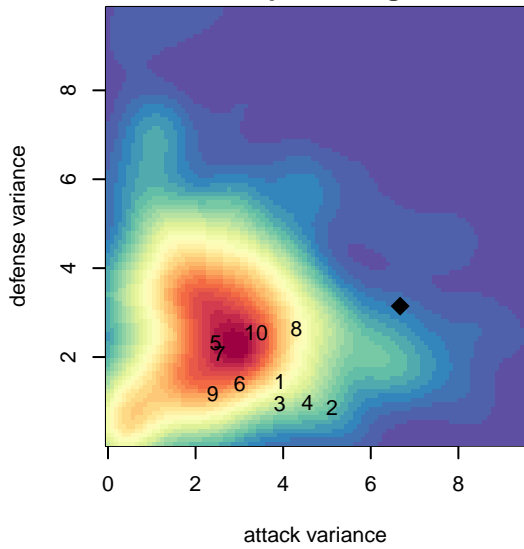

# Newport FC Predators B04

Newport Youth SC  
 Bellevue, WA  
 B04 total strength=378  
 attack=0.42 defense=0.13  
 fall league = NPSL Div 1 U11  
 spr league = Spr NPSL Div 2 U11

alt names used:  
 Newport Predators  
 Newport FC Predators '04  
 Newport FC Predators '04  
 Newport FC Predators '04  
 Newport FC Predators '04  
 Newport FC Predators '04

Venues played:  
 2015 RVS Classic BU11  
 2015 KCC BU11 Silver  
 2015 Xtreme Cup BU11 Gold  
 2015 NPSL Division 1 U11  
 2015 Founders Cup B04  
 2015 Spr NPSL Division 2 U11

**Newport FC Predators B04**  
 Dots are actual minus expected GF (blue circles) and GA (red triangles).  
 Blue line is smoothed change in attack strength. Red is smoothed change in defense strength.

**attack and defense variance (black dot)  
relative to other teams  
and top 10 in region**

**attack and defense rating  
relative to others at age  
and all opponents in last 13 months**

**Performance relative to 13 month average**