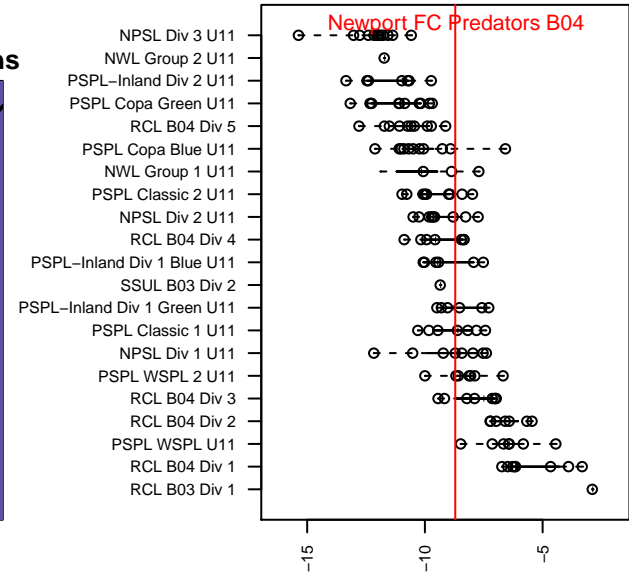

# Newport FC Predators B04

Newport Youth SC  
 Bellevue, WA  
 B04 total strength=378  
 attack=0.42 defense=0.13  
 fall league = NPSL Div 1 U11  
 spr league = Spr NPSL Div 2 U11

alt names used:  
 Newport Predators  
 Newport FC Predators '04  
 Newport FC Predators '04  
 Newport FC Predators '04  
 Newport FC Predators '04  
 Newport FC Predators '04

Venues played:  
 2015 RVS Classic BU11  
 2015 KCC BU11 Silver  
 2015 Xtreme Cup BU11 Gold  
 2015 NPSL Division 1 U11  
 2015 Founders Cup B04  
 2015 Spr NPSL Division 2 U11

**Newport FC Predators B04**  
 Dots are actual minus expected GF (blue circles) and GA (red triangles).  
 Blue line is smoothed change in attack strength. Red is smoothed change in defense strength.

**attack and defense variance (black dot)  
relative to other teams  
and top 10 in region**

**attack and defense rating  
relative to others at age  
and all opponents in last 13 months**

**Performance relative to 13 month average**