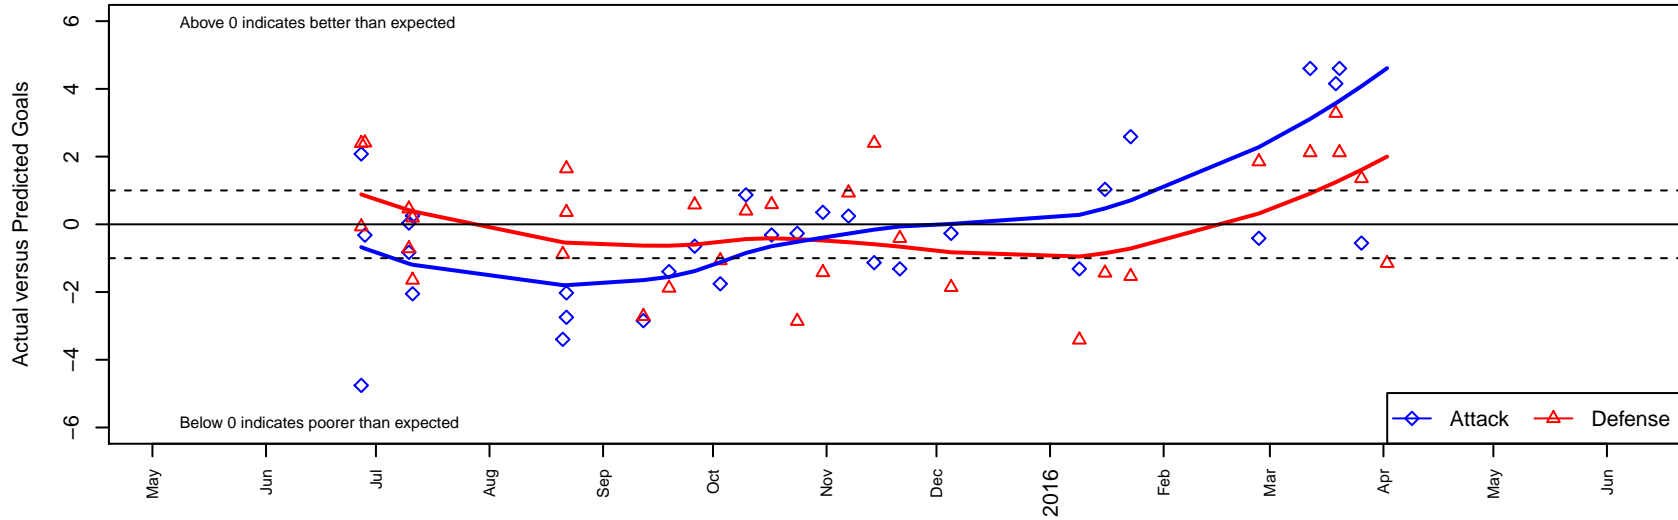

# Newport FC Predators B04

Newport Youth SC  
 Bellevue, WA  
 B04 total strength=378  
 attack=0.42 defense=0.13  
 fall league = NPSL Div 1 U11  
 spr league = Spr NPSL Div 2 U11

alt names used:  
 Newport Predators  
 Newport FC Predators '04  
 Newport FC Predators '04  
 Newport FC Predators '04  
 Newport FC Predators '04  
 Newport FC Predators '04

Venues played:  
 2015 RVS Classic BU11  
 2015 KCC BU11 Silver  
 2015 Xtreme Cup BU11 Gold  
 2015 NPSL Division 1 U11  
 2015 Founders Cup B04  
 2015 Spr NPSL Division 2 U11

**Newport FC Predators B04**  
 Dots are actual minus expected GF (blue circles) and GA (red triangles).  
 Blue line is smoothed change in attack strength. Red is smoothed change in defense strength.

**attack and defense variance (black dot)  
relative to other teams  
and top 10 in region**

**attack and defense rating  
relative to others at age  
and all opponents in last 13 months**

**Performance relative to 13 month average**