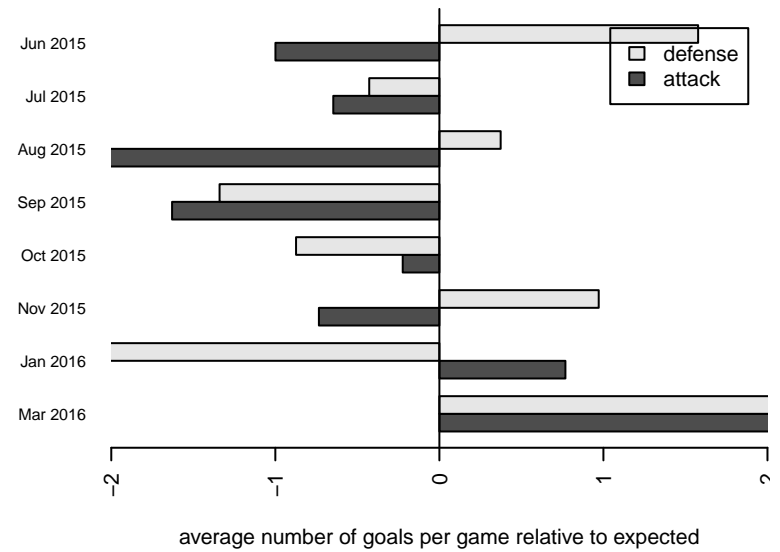

Performance relative to 13 month average